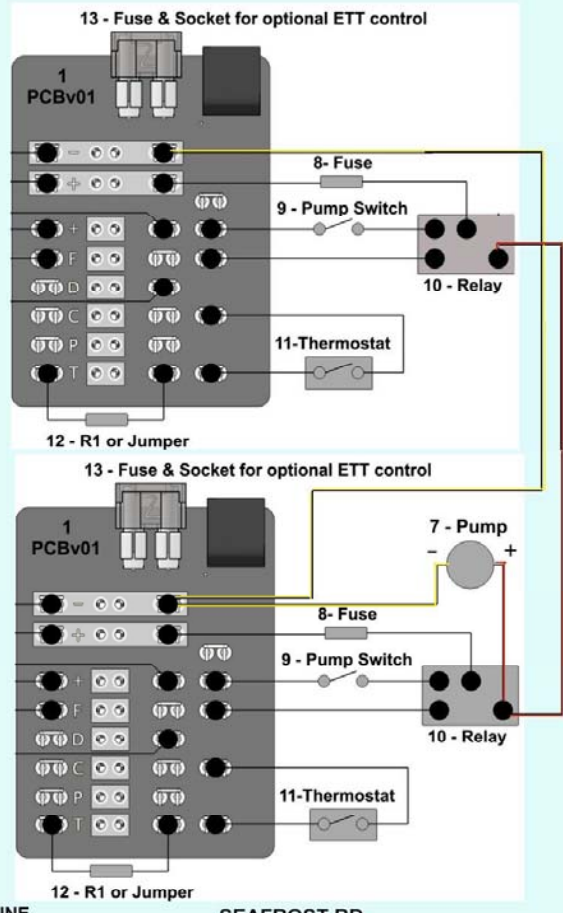

WATER COOLING WITH ONE PUMP

**SEAFROST BD
TWIN AIR/ WATER
CONDENSING UNITS
WITH SINGLE PUMP
WIRING.**