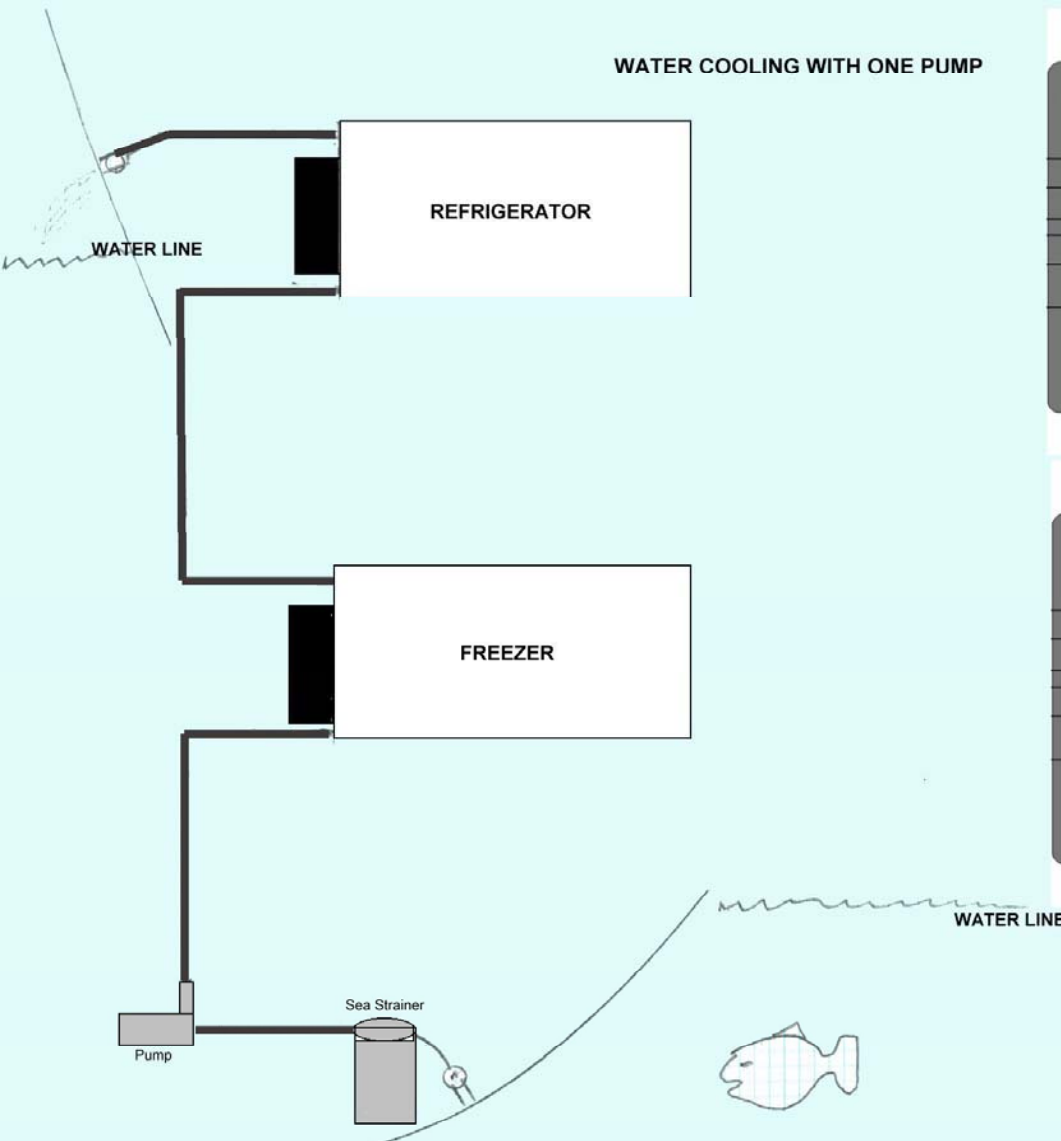

WATER COOLING WITH ONE PUMP

**SEAFROST BD
TWIN AIR/ WATER
CONDENSING UNITS
WITH SINGLE PUMP
WIRING.**