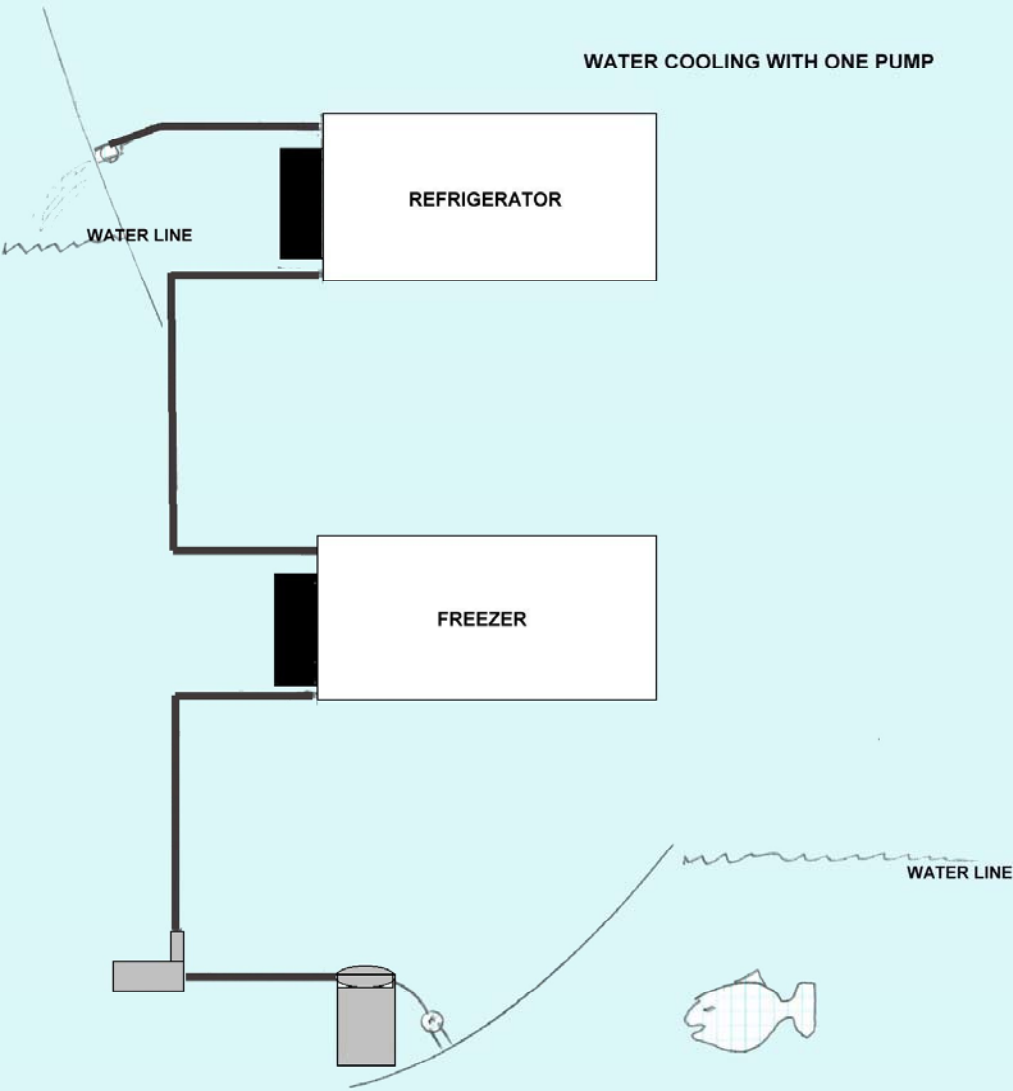

WATER COOLING WITH ONE PUMP

SEAFROST BD  
TWIN AIR/ WATER  
CONDENSING UNITS  
WITH SINGLE PUMP  
WIRING.