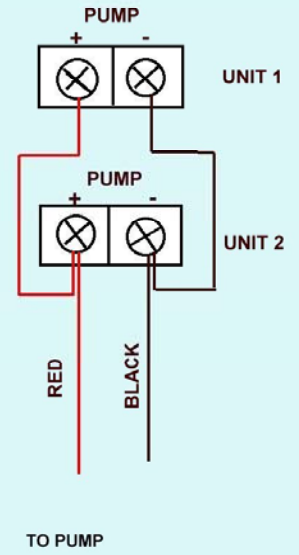

WATER COOLING WITH ONE PUMP

SEAFROST BD  
TWIN AIR/ WATER  
CONDENSING UNITS  
WITH SINGLE PUMP  
WIRING.