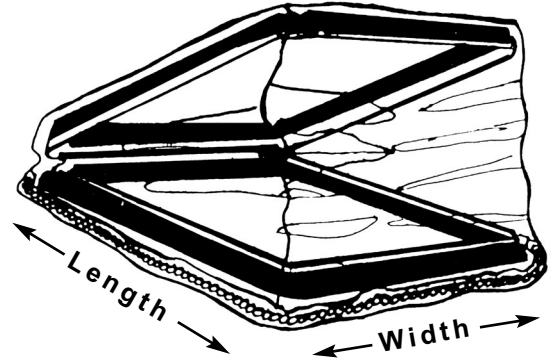

HATCHMASTER SCREENS

Custom Made to Fit Your Deck Hatch

Finally. . .Open and close your deck hatch without letting in bugs! Hatchmaster Screens are UV resistant, and made of durable marine grade materials designed to provide maximum ventilation, easy installation and compact storage.

**GUARANTEED TO KEEP OUT EVEN
THE SMALLEST BUGS!**

ORDER INFORMATION

Hatchmaster Screens are weighted with stainless steel chain and are designed to sit on the deck over your hatch. Proper hatch measurements are necessary to process your order. Measure maximum length and width and include on order form. Allow 2-4 weeks for delivery.