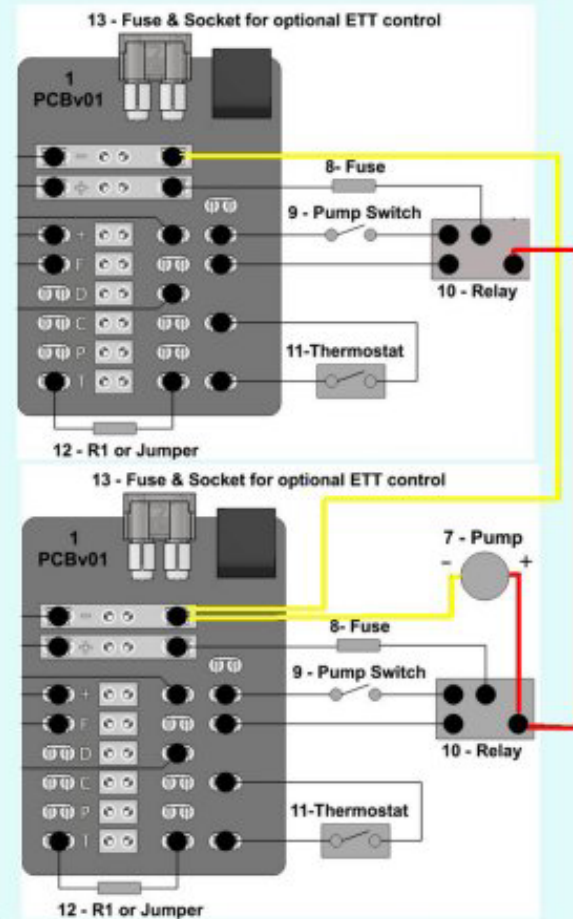

SEAFROST ~ WATER PUMP WIRING

**BD & Tradewinds
Water Pump Wiring with
Two Condensing Units
with PCB Boards**