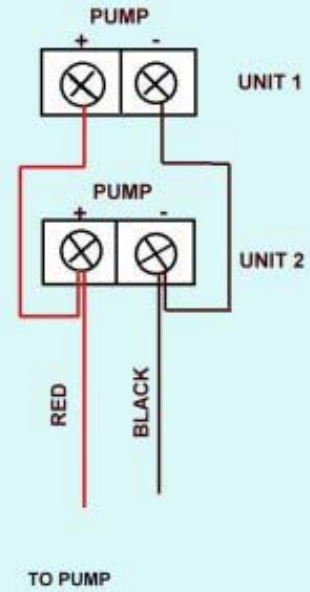

# SEAFROST ~ WATER PUMP WIRING

**BD & Tradewinds  
Water Pump Wiring with  
Two Condensing Units**