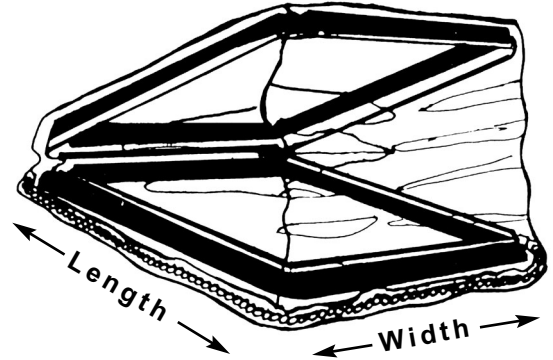

HATCHMASTER SCREENS

Custom Made to Fit Your Deck Hatch

Finally. . .Open and close your deck hatch without letting in bugs! Hatchmaster Screens are UV resistant, and made of durable marine grade materials designed to provide maximum ventilation, easy installation and compact storage.

**GUARANTEED TO KEEP OUT EVEN
THE SMALLEST BUGS!**

ORDER INFORMATION

Hatchmaster Screens are weighted with stainless steel chain and are designed to sit on the deck over your hatch. Proper hatch measurements are necessary to process your order. Measure maximum length and width and include on order form. Allow 2-4 weeks for delivery.