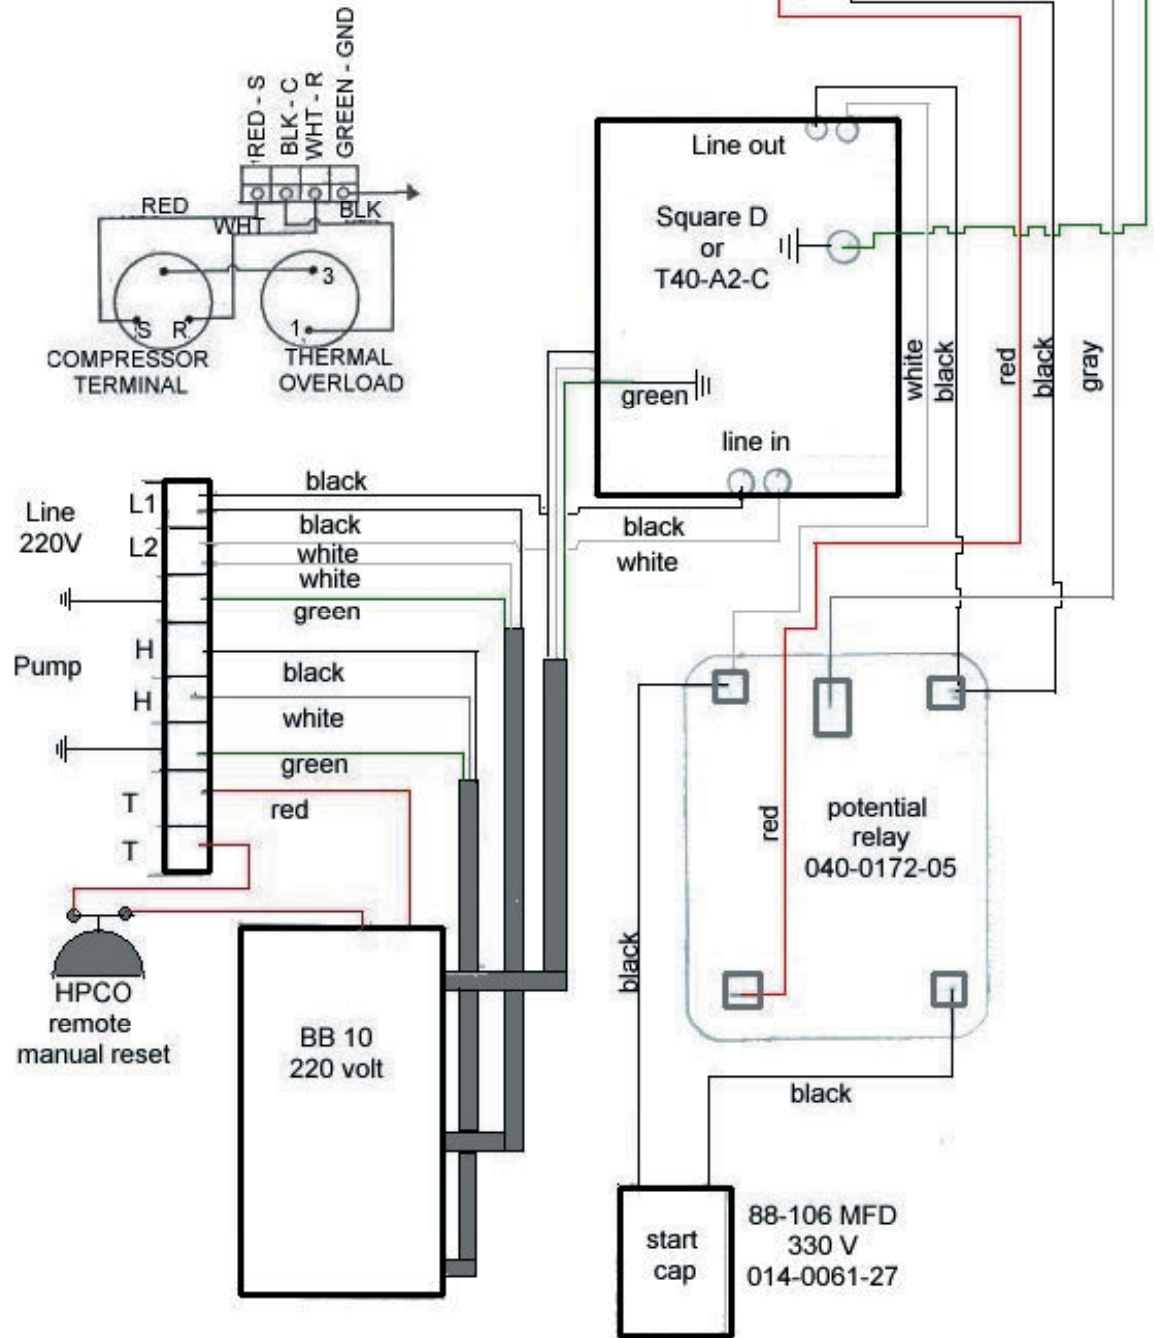

SEAFROST BG 2000
 220-VOLT AC WIRING
 3/22/11

COMPRESSOR # RST64CIE-IAV-201